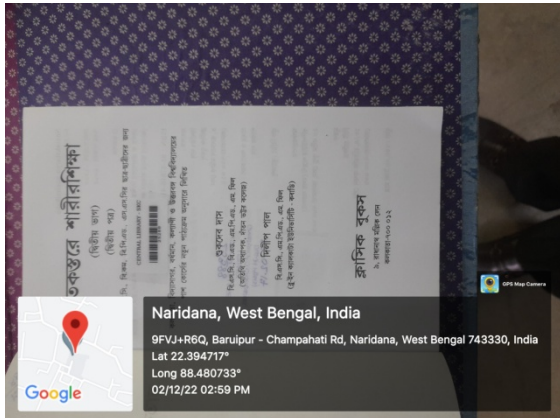

4.2.1 Library is automated using Integrated Library Management System (ILMS)

Library Reading Room

Library Book Shelves

Wifi Facilities

New Book Entry Window

Online Catalogue (OPAC)

KOHA Main Window

Barcode IN

Scanning Barcode

Barcode in Books

Search In Result

Catalogue

New Book Entry Window