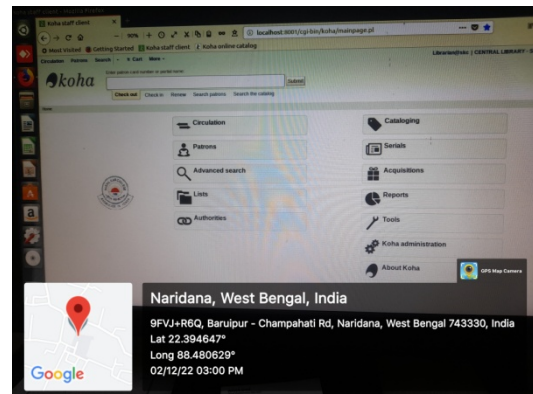

4.2.1 Library is automated using Integrated Library Management System (ILMS)

Library Reading Room

Library Book Shelves

Wifi Facilities

New Book Entry Window

Online Catalogue (OPAC)

KOHA Main Window

Barcode IN

Scanning Barcode

Barcode in Books

Search In Result

Catalogue

New Book Entry Window