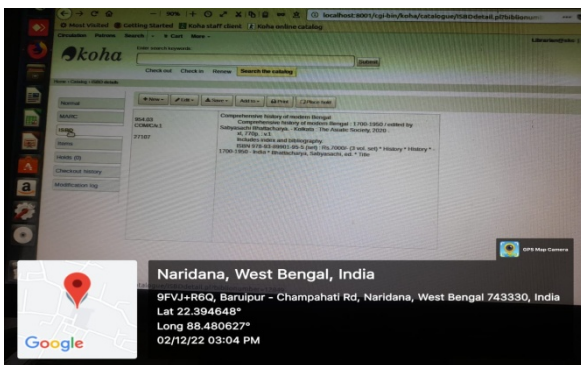

4.2.1 Library is automated using Integrated Library Management System (ILMS)

Library Reading Room

Library Book Shelves

Wifi Facilities

New Book Entry Window

Online Catalogue (OPAC)

KOHA Main Window

Barcode IN

Scanning Barcode

Barcode in Books

Search In Result

Catalogue

New Book Entry Window