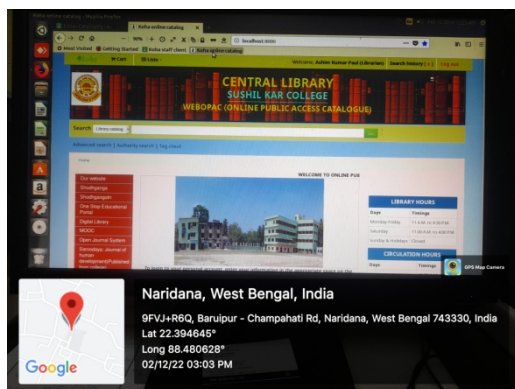

4.2.1 Library is automated using Integrated Library Management System (ILMS)

Library Reading Room

Library Book Shelves

Wifi Facilities

New Book Entry Window

Online Catalogue (OPAC)

KOHA Main Window

Barcode IN

Scanning Barcode

Barcode in Books

Search In Result

Catalogue

New Book Entry Window