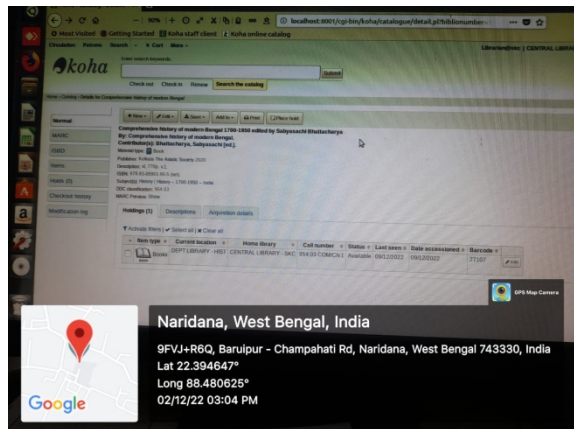

4.2.1 Library is automated using Integrated Library Management System (ILMS)

Library Reading Room

Library Book Shelves

Wifi Facilities

New Book Entry Window

Online Catalogue (OPAC)

KOHA Main Window

Barcode IN

Scanning Barcode

Barcode in Books

Search In Result

Catalogue

New Book Entry Window