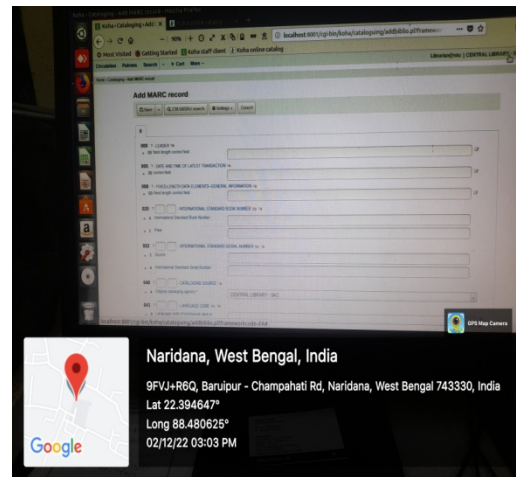

4.2.1 Library is automated using Integrated Library Management System (ILMS)

Library Reading Room

Library Book Shelves

Wifi Facilities

New Book Entry Window

Online Catalogue (OPAC)

KOHA Main Window

Barcode IN

Scanning Barcode

Barcode in Books

Search In Result

Catalogue

New Book Entry Window